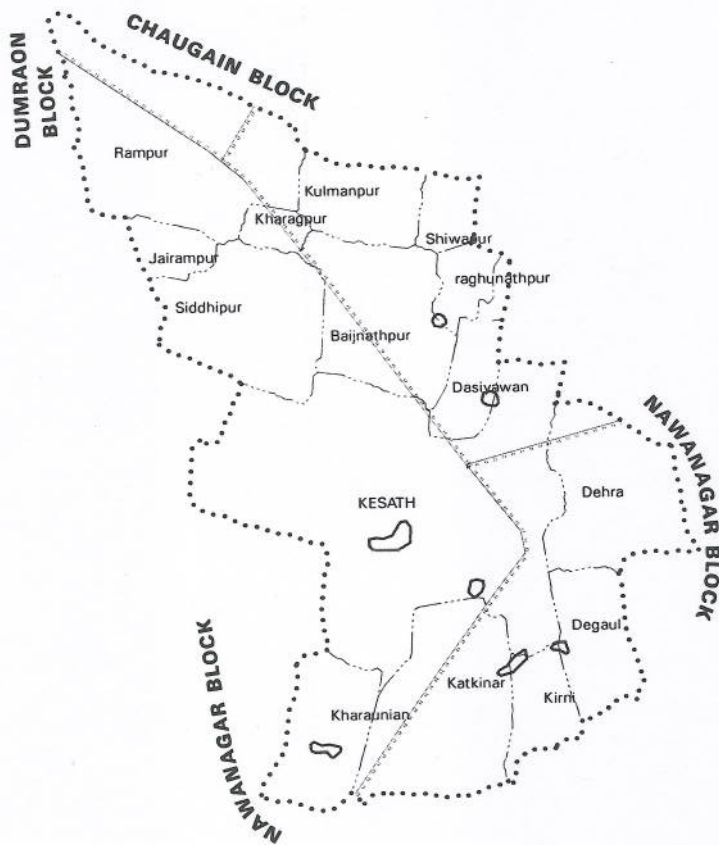

KESATH BLOCK
BUXAR DISTRICT
 SCALE 1 : 60000

LEGEND

-----	International Boundary	Block Boundary	———	Other Roads	-----	Canal
-----	State Boundary	-----	Village Boundary	+++++	Railway	———	River water bodies
-----	District Boundary	———	Major Roads	———			