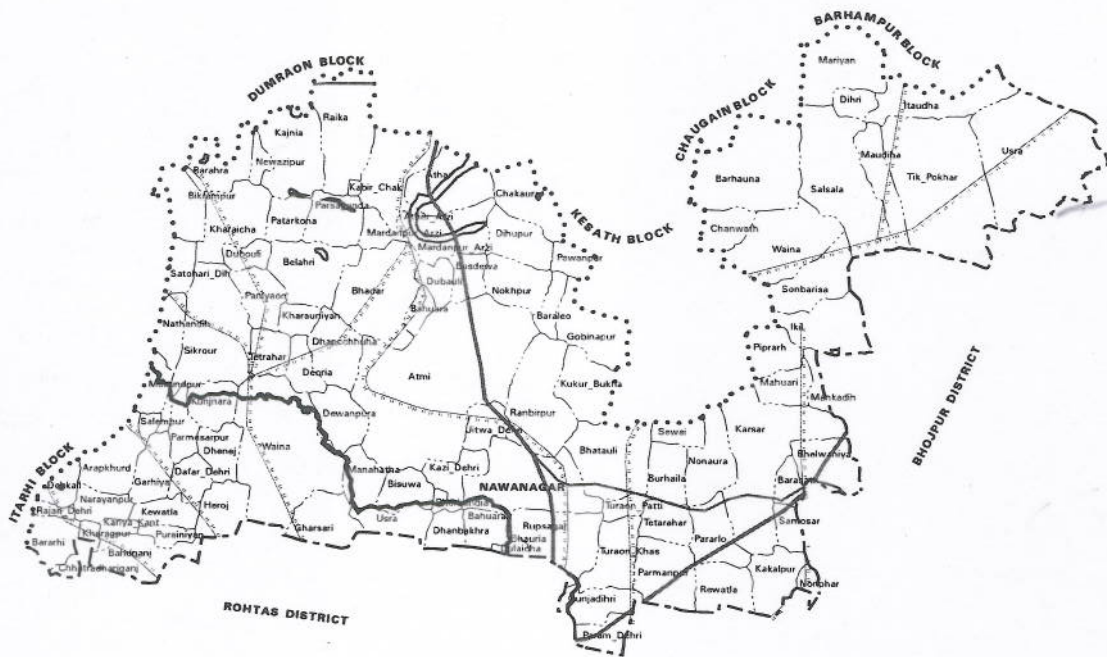

NAWANAGAR BLOCK

BUXAR DISTRICT

SCALE 1 : 150000

LEGEND

-----	International Boundary	Block Boundary	———	Other Roads	-----	Canal
-----	State Boundary	-----	Village Boundary	+++++	Railway		
-----	District Boundary	———	Major Roads	———	River		
					water bodies		

PREPARED BY BIHAR REMOTE SENSING APPLICATION CENTRE, TARAMANDAL, PATNA