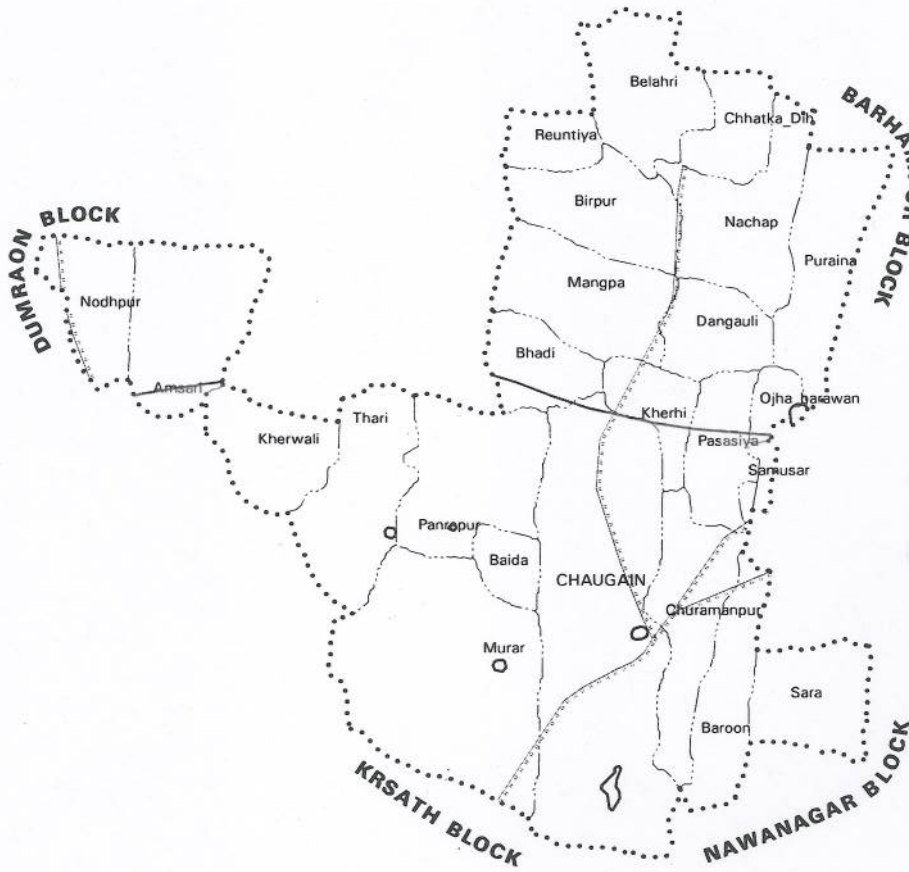

**CHAUGAIN BLOCK**  
**BUXAR DISTRICT**  
 SCALE 1:80000

**LEGEND**

-----	International Boundary	.....	Block Boundary	———	Other Roads	-----	Canal
-----	State Boundary	-----	Village Boundary	+++++	Railway	———	River water bodies
-----	District Boundary	———	Major Roads				

PREPARED BY BIHAR REMOTE SENSING APPLICATION CENTRE, TARAMANDAL, PATNA